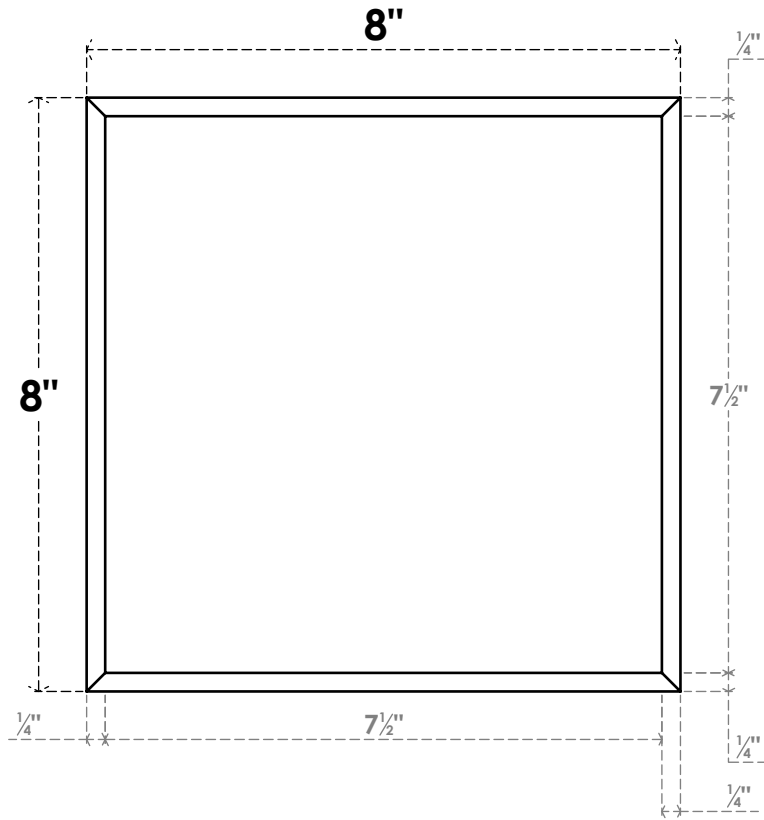

ROSP080X080X075SDG01

8"W X 8"H X 3/4"P STANDARD SEDGWICK ROSETTE WITH BEVELED EDGE,
ARCHITECTURAL GRADE PVC

FRONT

SIDE

EKENA MILLWORK
2300 WEST MAIN ST.
CLARKSVILLE, TX 75426
TOLL FREE: 866-607-0453
WWW.EKENAMILLWORK.COM