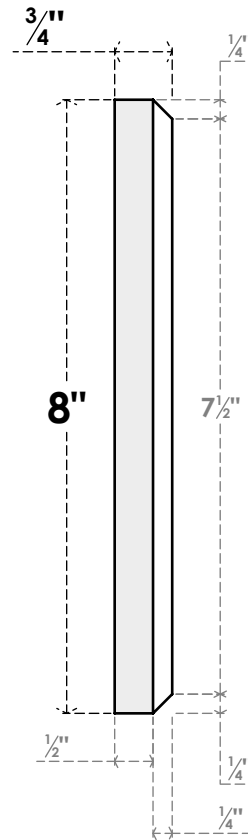

ROSP080X080X075SDG01

8"W X 8"H X 3/4"P STANDARD SEDGWICK ROSETTE WITH BEVELED EDGE,
ARCHITECTURAL GRADE PVC

FRONT

SIDE

EKENA MILLWORK
2300 WEST MAIN ST.
CLARKSVILLE, TX 75426
TOLL FREE: 866-607-0453
WWW.EKENAMILLWORK.COM

NOTES

1. INSTALLATION TO BE COMPLETED IN ACCORDANCE WITH MANUFACTURER'S SPECIFICATIONS.
2. DRAWING MAY NOT BE TO SCALE
3. THIS DRAWING IS INTENDED FOR DESIGN AND PLANNING PURPOSES ONLY.
4. ALL INFORMATION CONTAINED HEREIN WAS CURRENT AT THE TIME OF DEVELOPMENT BUT MUST BE REVIEWED AND APPROVED BY THE PRODUCT MANUFACTURER TO BE CONSIDERED ACCURATE.
5. ARCHITECTURAL GRADE PVC PRODUCTS ARE MADE FROM EXPANDED CELLULAR PVC AND COME NATURALLY WHITE BUT MAY BE PAINTED